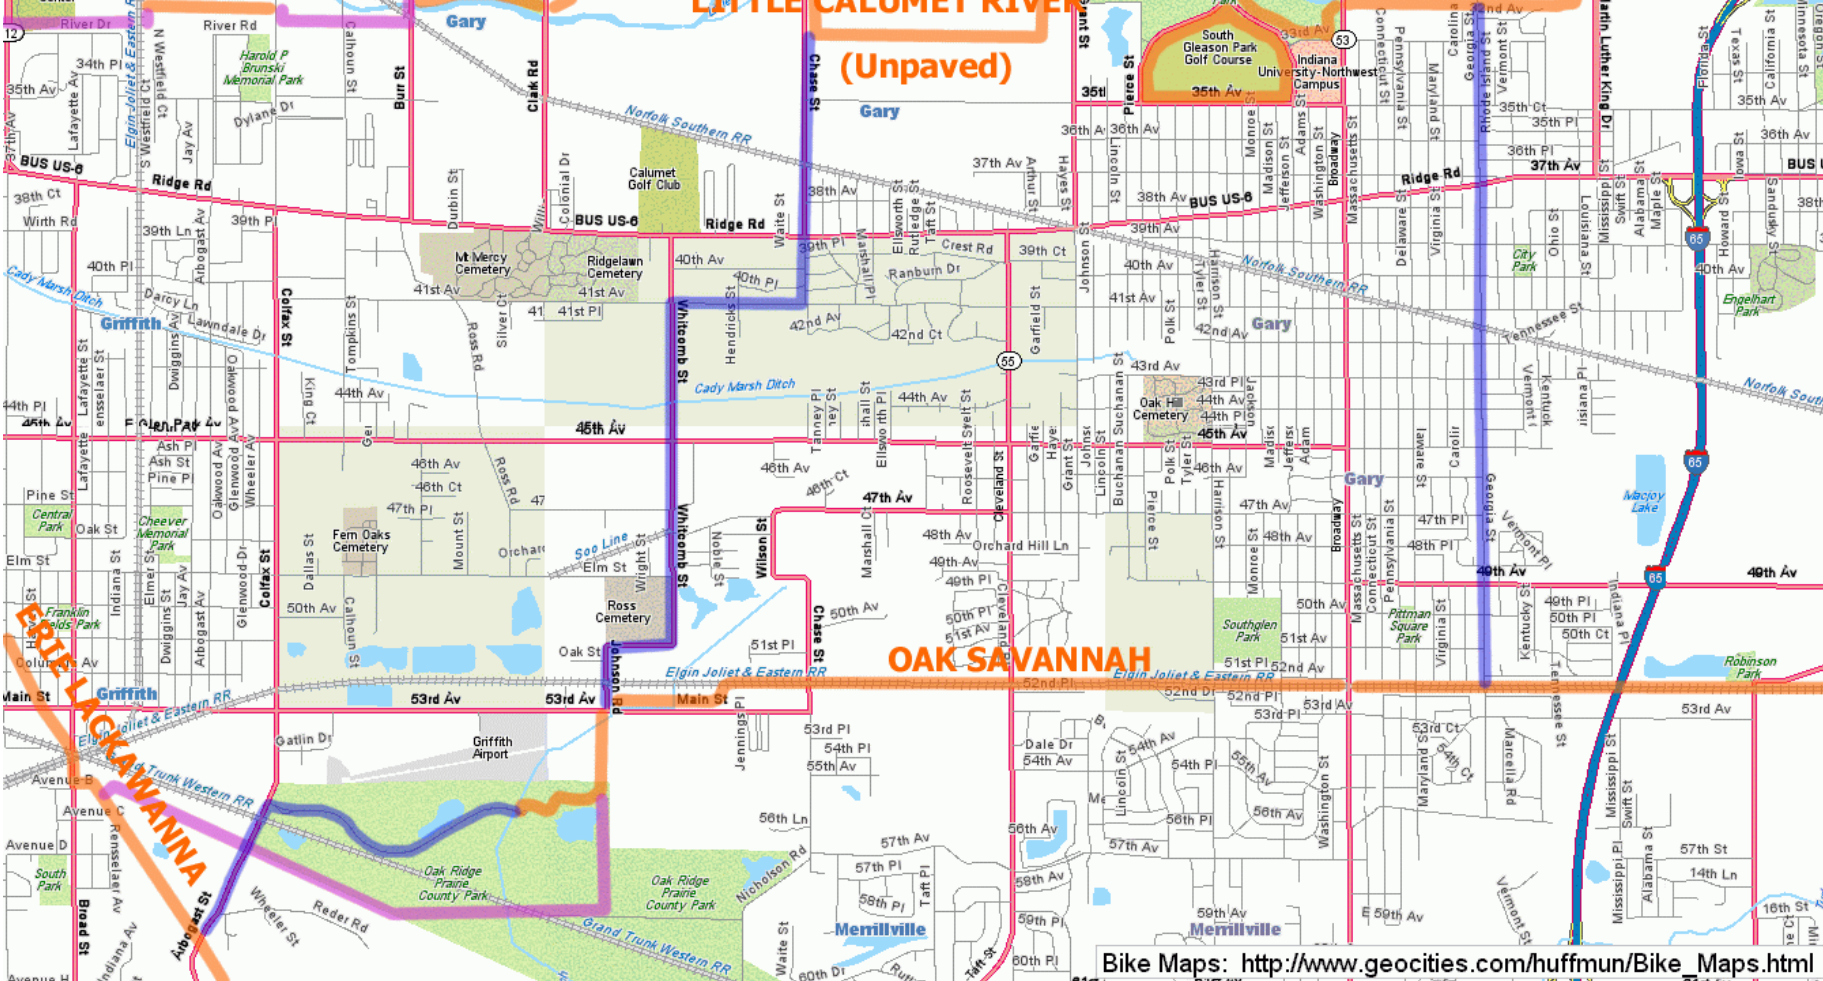

Map Key
 Bike Path - Orange
 Bike Routes - Blue
 Proposed Bike Path - Violet
 Bike Lanes - Brown
 Sidewalks - Yellow

Courtesy of Calumet Citizens for Connecting Communities (C4)
 C4 Web site: www.geocities.com/calumet_citizens
 C4 Mailing list: groups.yahoo.com/group/cc4cc
 Bike Maps: geocities.com/huffmun/Bike_Maps.html
 Porter Co bike routes: indianadunes.com/maps.asp
 LaPorte Co bike routes: members.csinet.net/lambc/

0.5 km
 1500 ft

Griffith Golf Center
 Griffith Golf Center

Bike Maps: http://www.geocities.com/huffmun/Bike_Maps.html