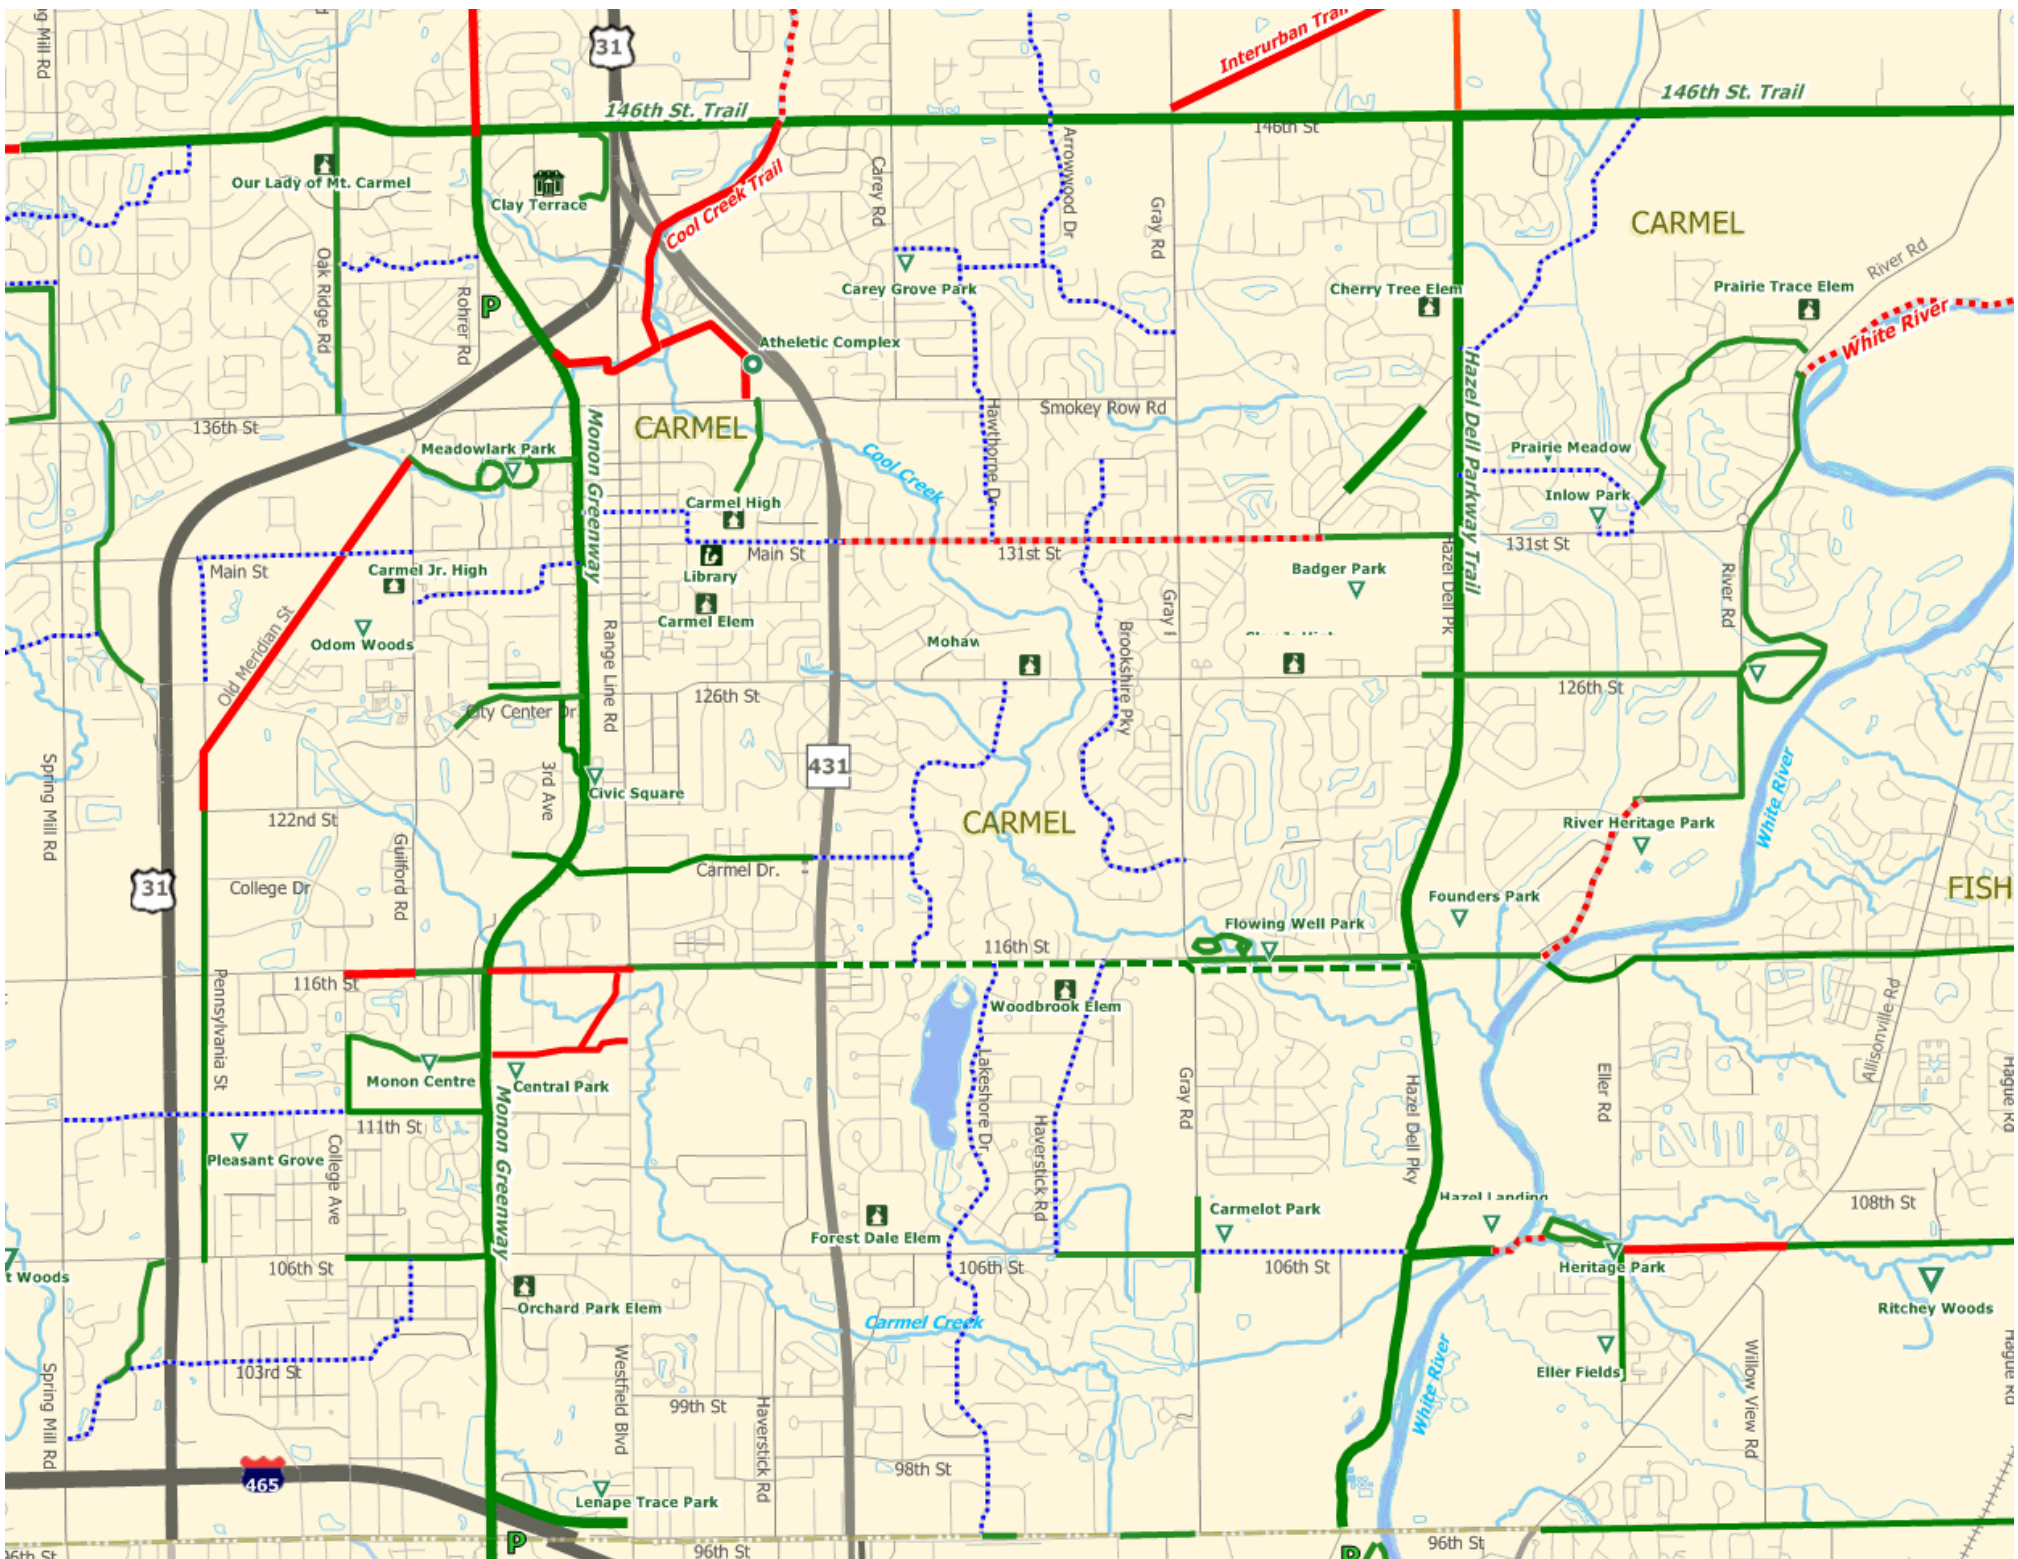

# Carmel-Clay Area Trail Map

- Paved Trail
- Bike Lane
- Unpaved Trail
- Planned Trail
- Low-Traffic Bike route
- Proposed Trail
- Parking/Trailhead

31

146th St. Trail

Cool Creek Trail

CARMEL

146th St. Trail

Hazel Dell Parkway Trail

White River

Carmel Creek

White River