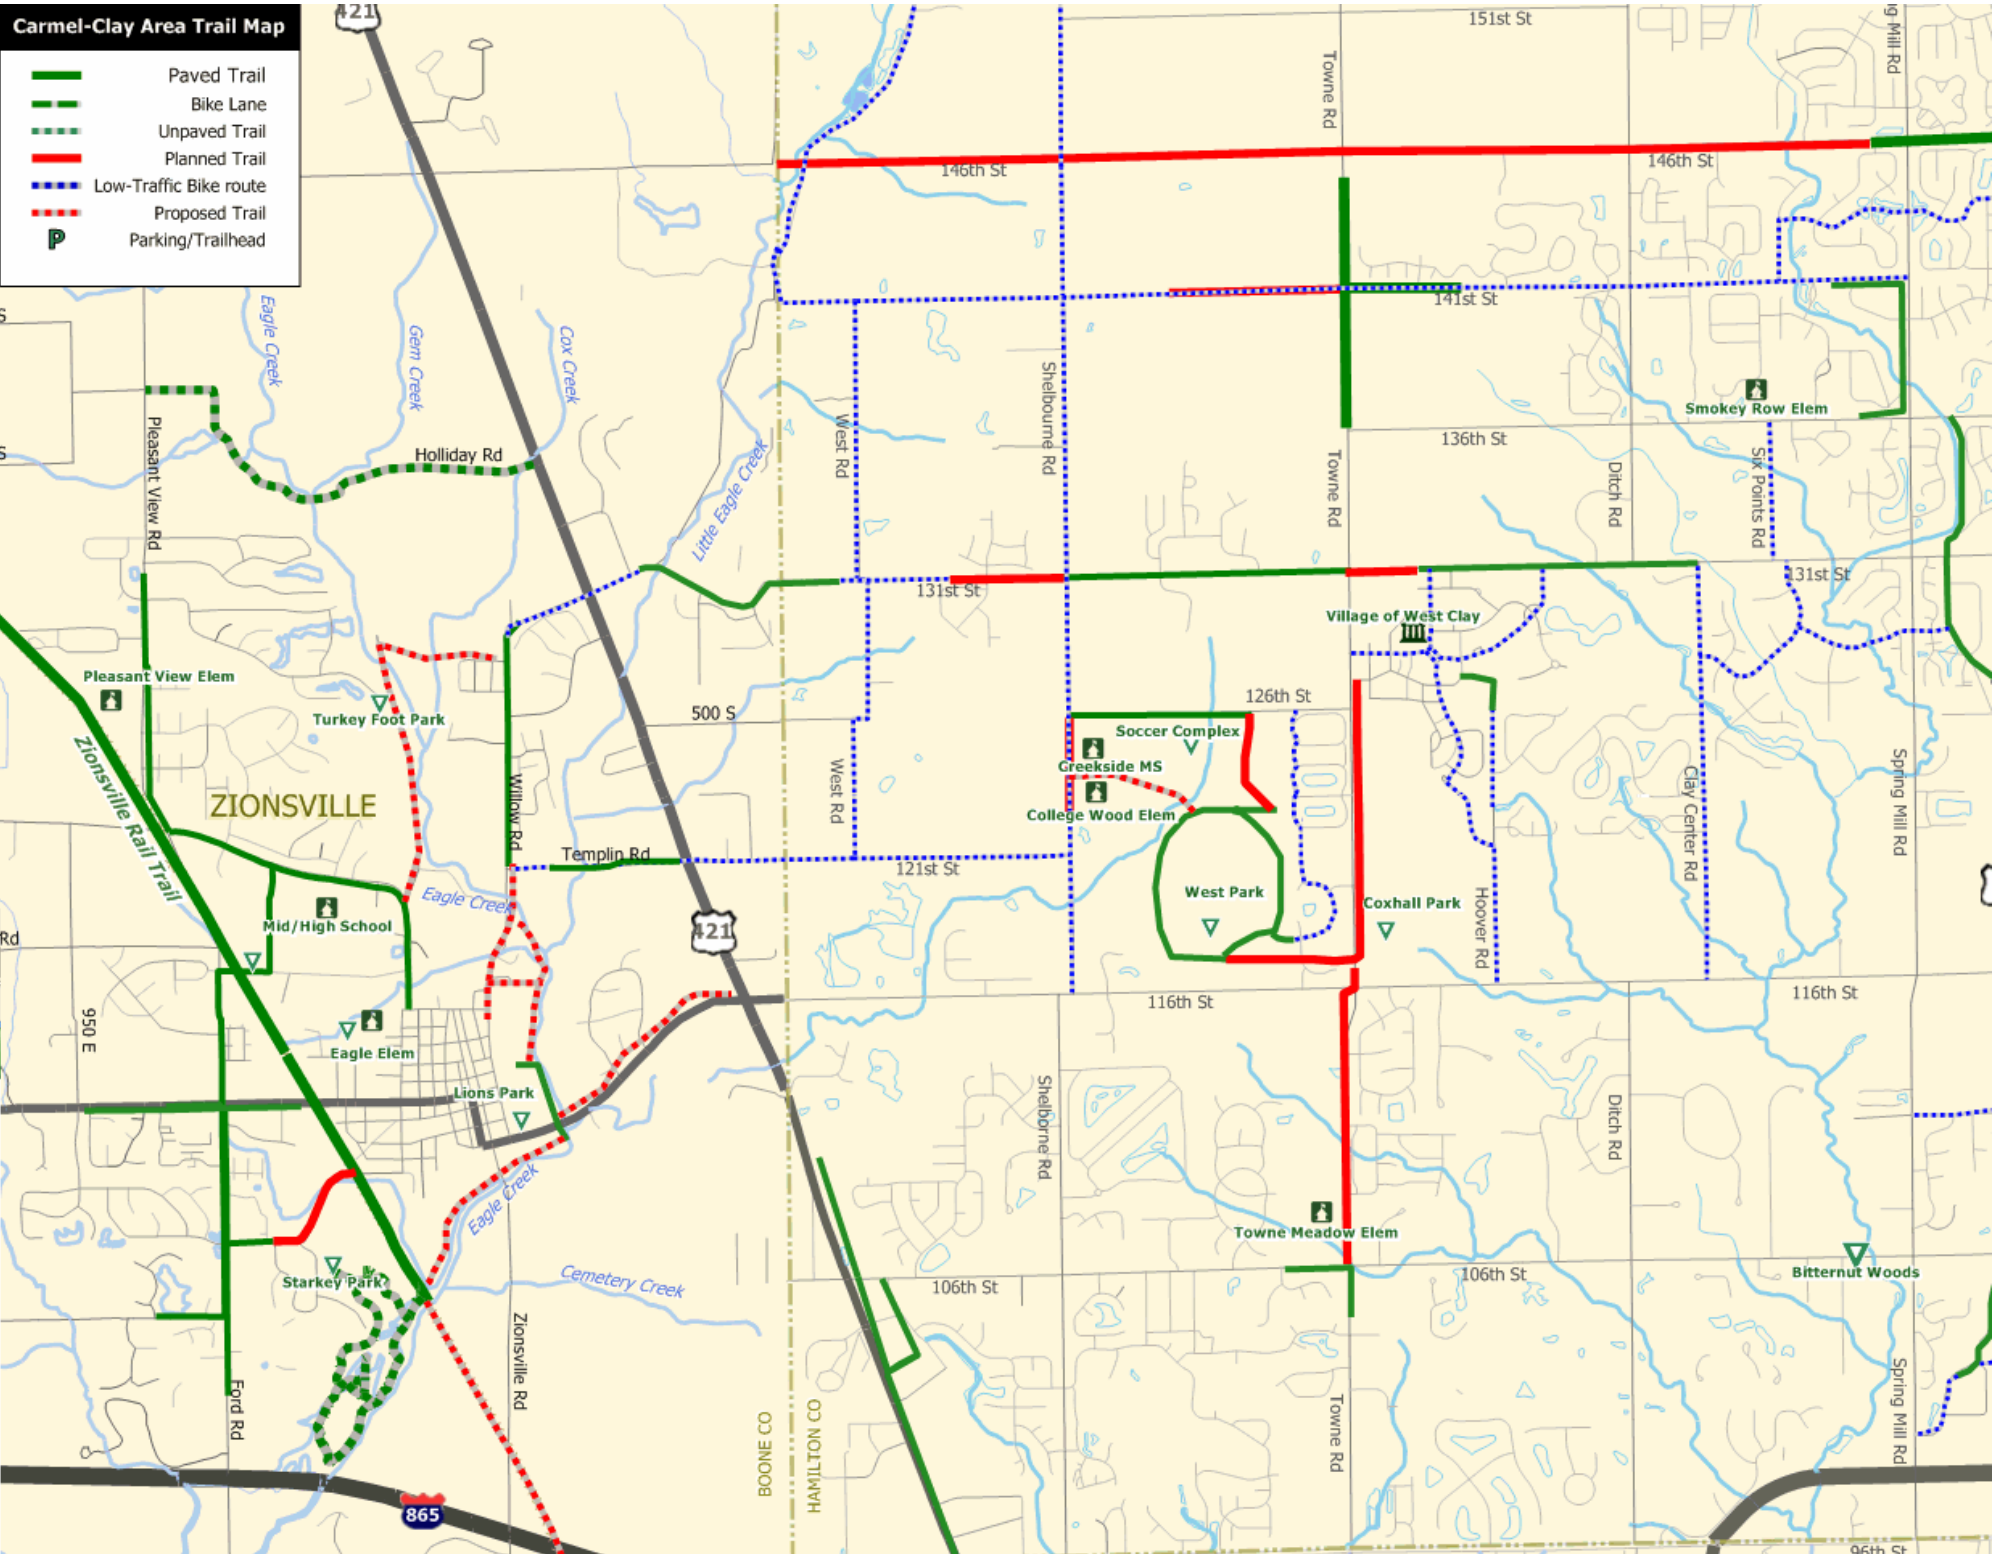

# Carmel-Clay Area Trail Map

- Paved Trail
- Bike Lane
- Unpaved Trail
- Planned Trail
- Low-Traffic Bike route
- Proposed Trail
- Parking/Trailhead

31

146th St. Trail

Cool Creek Trail

CARMEL

146th St. Trail

Hazel Dell Parkway Trail

White River

Carmel Creek

White River