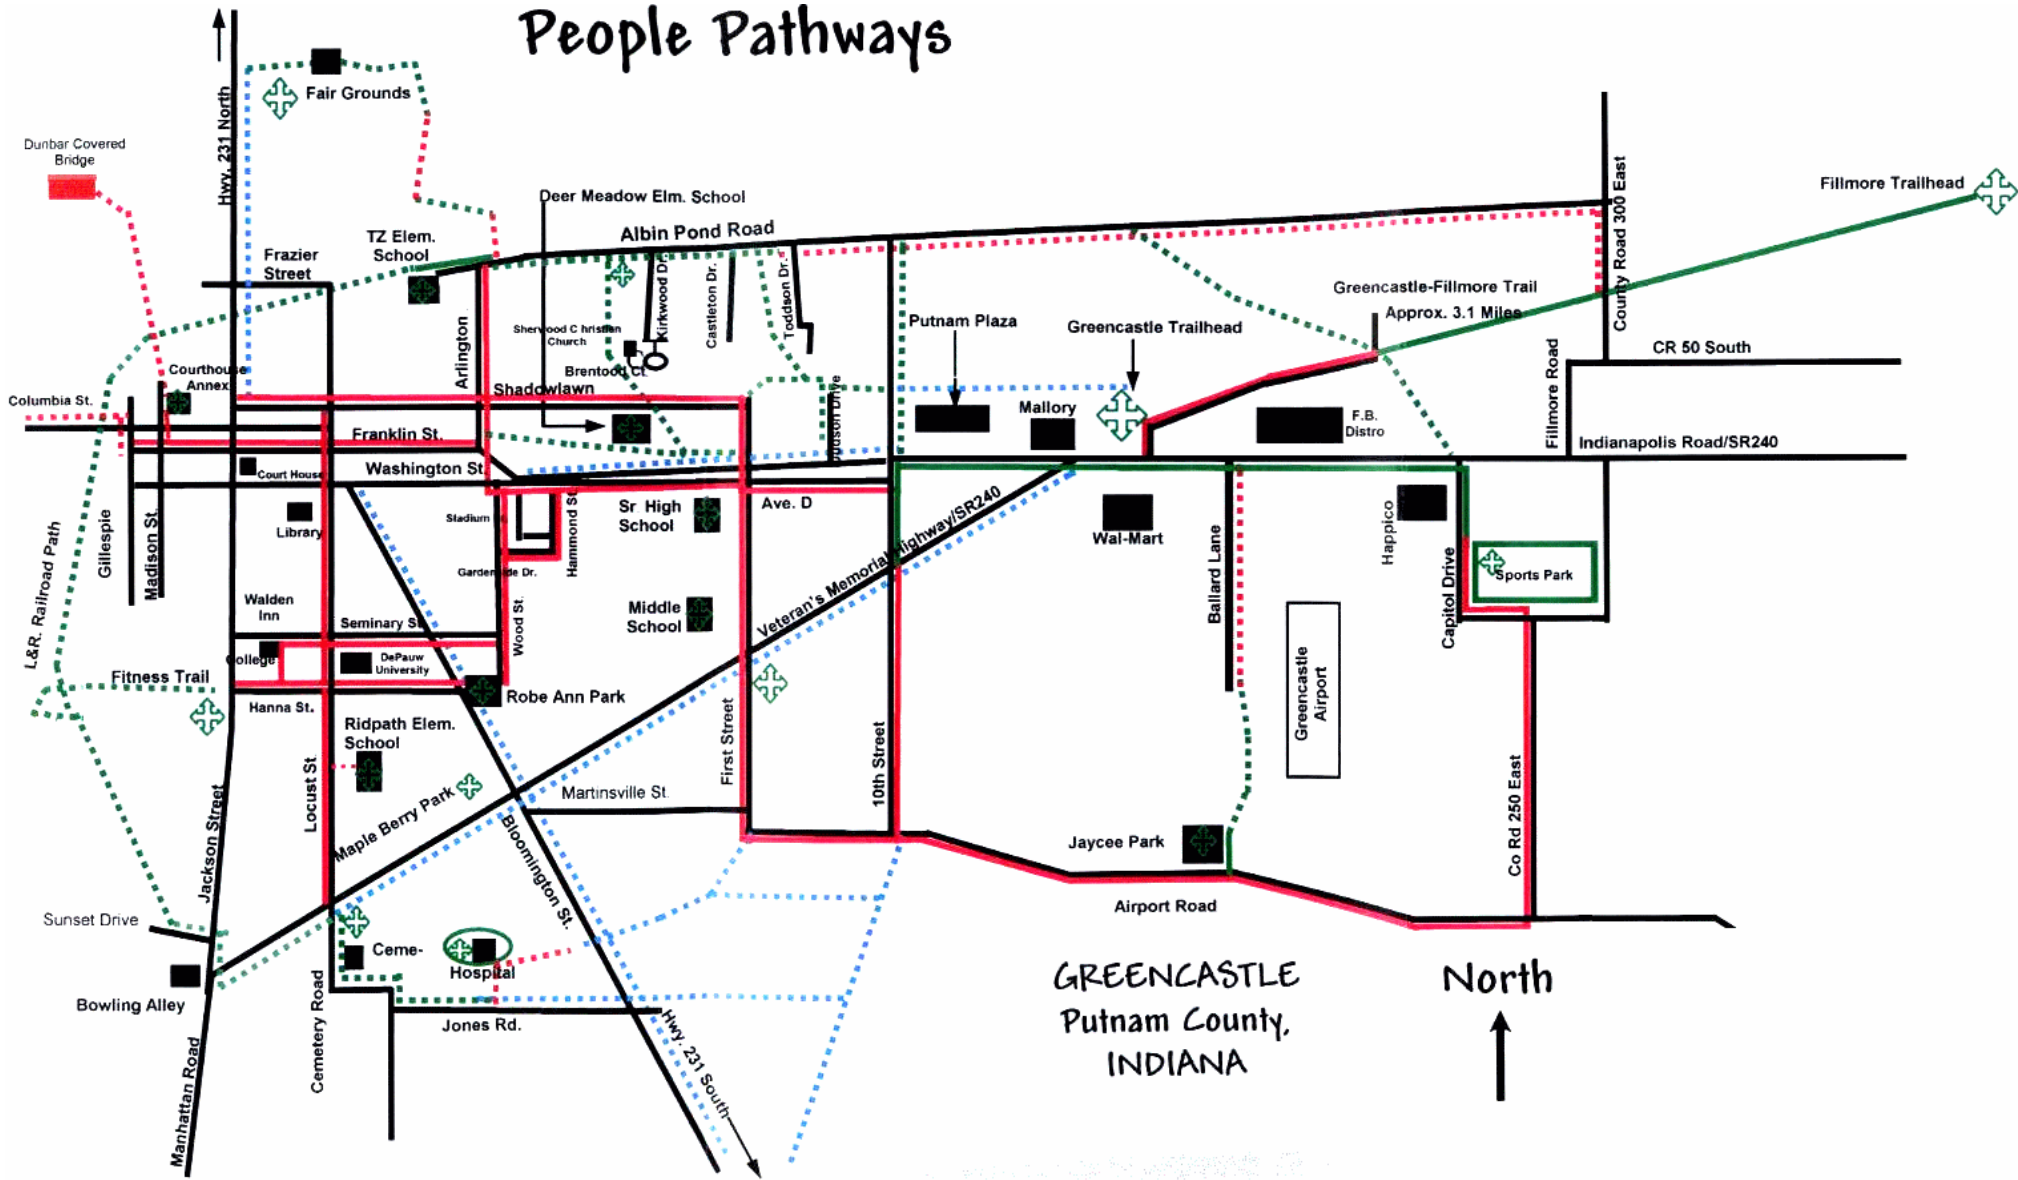

# People Pathways

GREENCASTLE  
Putnam County,  
INDIANA

North

# Map Key

Trail, Existing   
Future 

Signed Path, Existing   
Future 

- Bike Route
- Share the Road
- Striped Bike Lane
- Expanded Sidewalk

Pedestrian Corridor, Future

- Striped Bike Lanes 
- Separate Trail
- 8' to 10' Wide Sidewalk

Existing Roads 

Trail head 