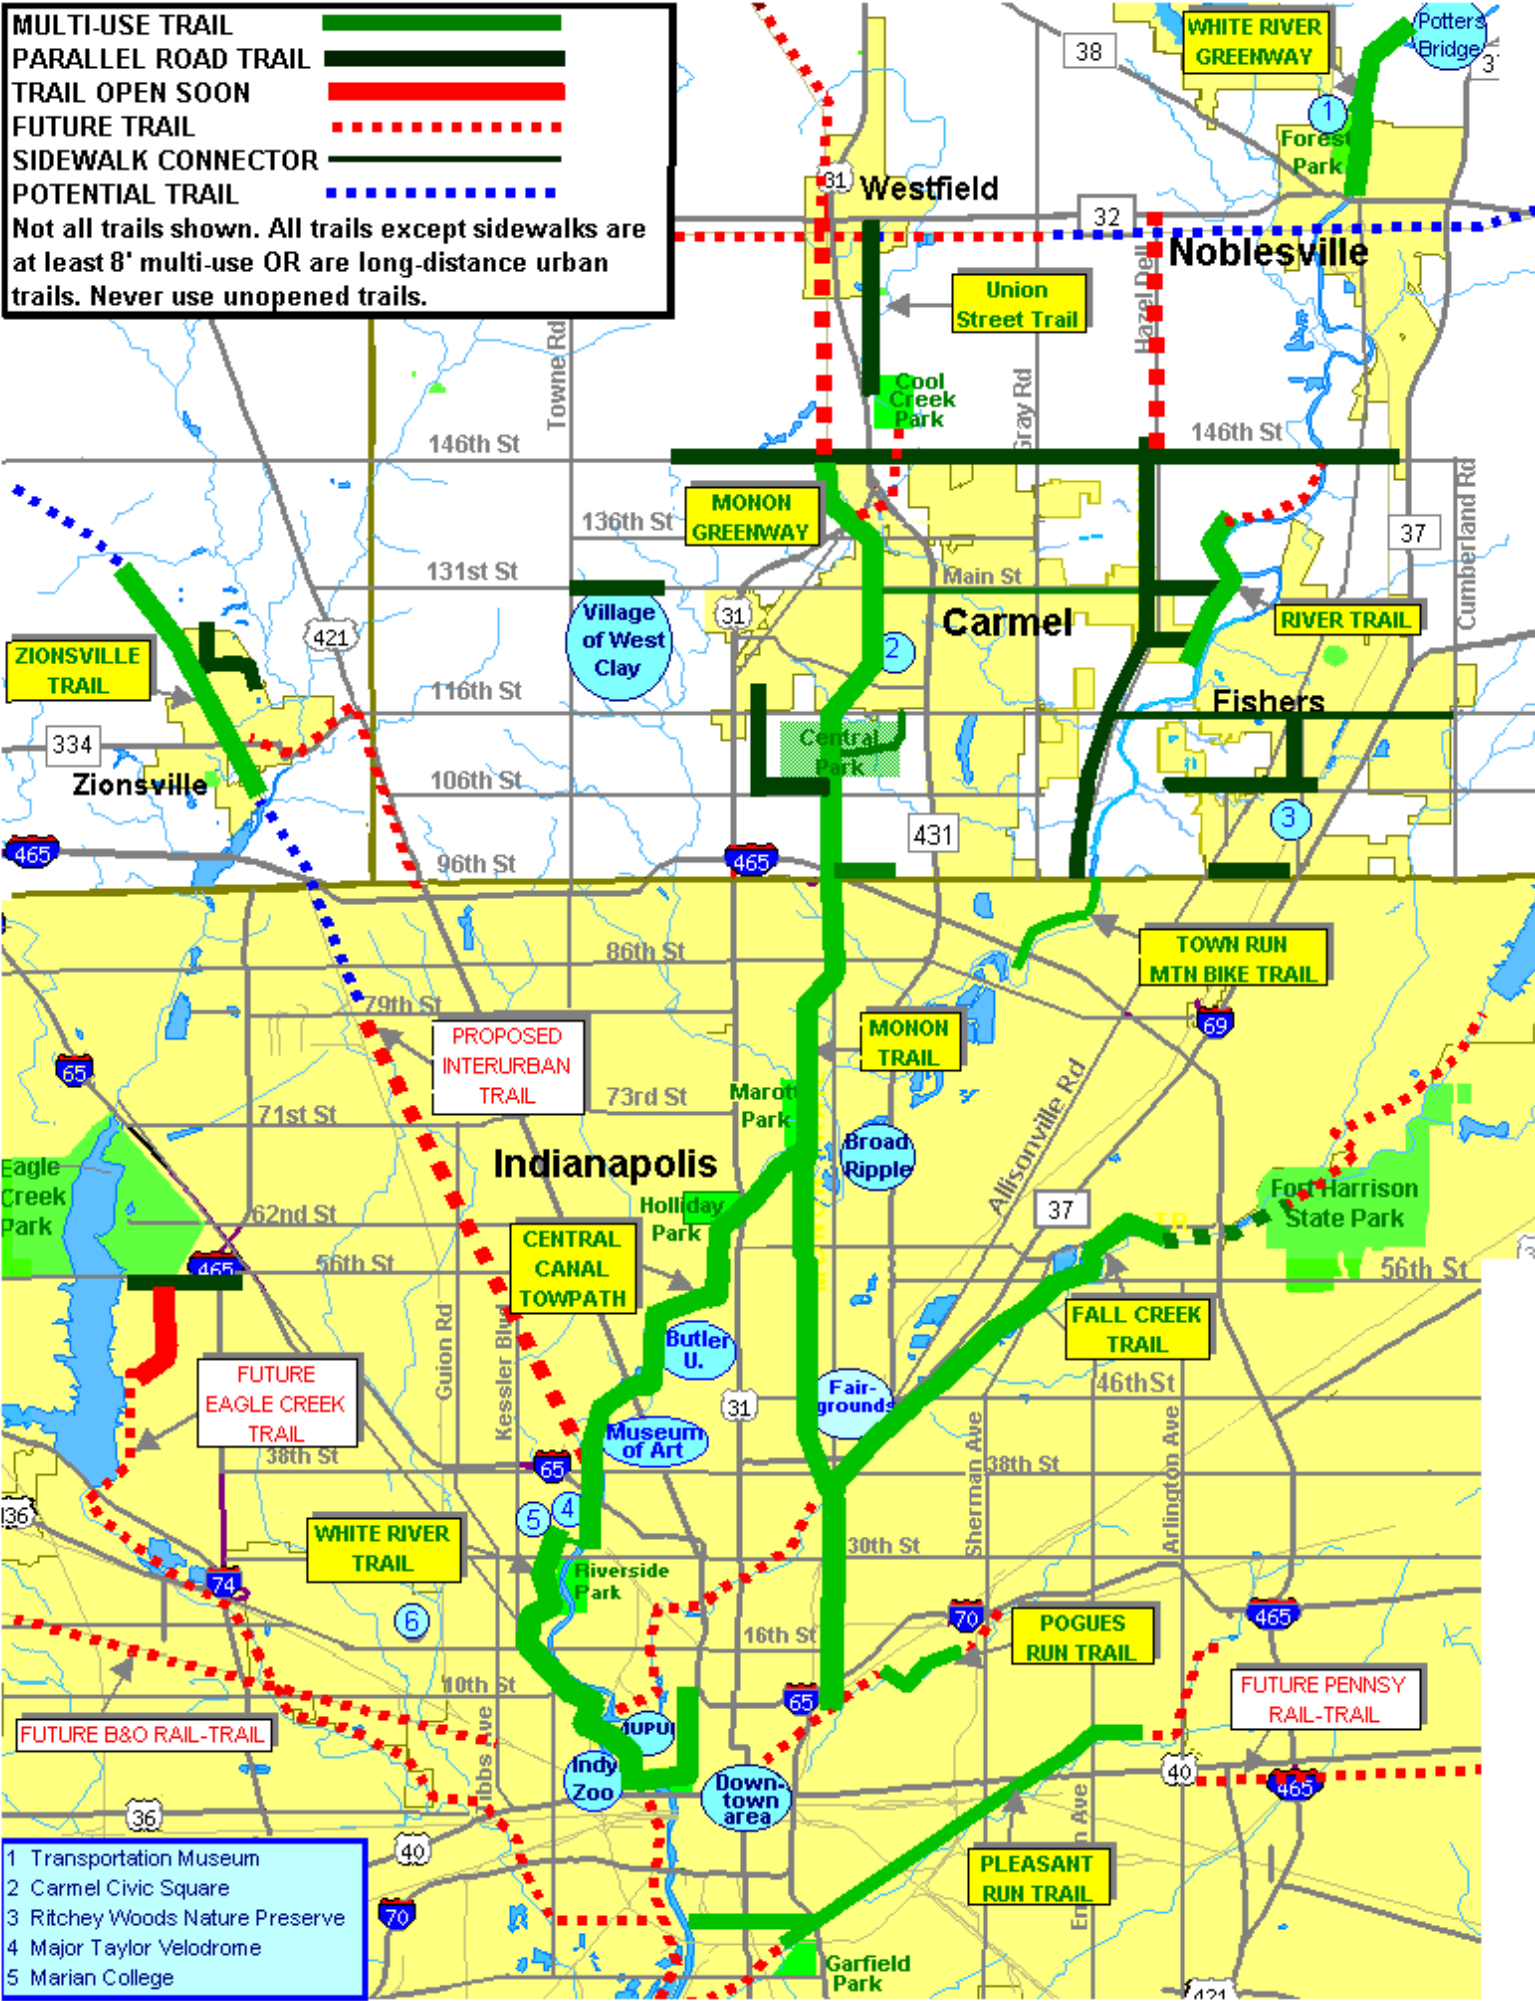

MULTI-USE TRAIL 
PARALLEL ROAD TRAIL 
TRAIL OPEN SOON 
FUTURE TRAIL 
SIDEWALK CONNECTOR 
POTENTIAL TRAIL 
 Not all trails shown. All trails except sidewalks are at least 8' multi-use OR are long-distance urban trails. Never use unopened trails.

- 1 Transportation Museum
- 2 Carmel Civic Square
- 3 Ritchey Woods Nature Preserve
- 4 Major Taylor Velodrome
- 5 Marian College